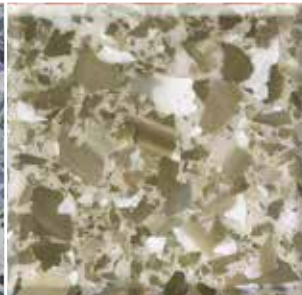

## MARBLE FLAKE RANGE

Available in large and small size pre-blended. Available in 5kilo Boxes

Black Marble (Large)

Black Marble (Small)

Caramel Marble (Large)

Caramel Marble (Small)

Tan Marble (Large)

Grey Metal Marble (Lar...

Grey Metal Marble (Small)

Heritage Marble (Large)

Heritage Marble (Small)

Tan Marble (Small)

Midnight Marble (Large)

Midnight Marble (Small)

Pine Marble (Large)

Pine Marble (Small)

Terracotta Marble Large

Richmond Marble (Large)

Richmond Marble (Small)

Rusty Marble (Large)

Rusty Marble (Small)

Decorative PAINT flakes incorporated in seamless epoxy and polyurethane floor systems are a great alternative to other types of floor / wall coverings. The paint flakes are colourful, tough, low maintenance, seamless, durable and Hygienic coating systems for floors, walls and other surfaces for commercial, institutional and domestic areas.