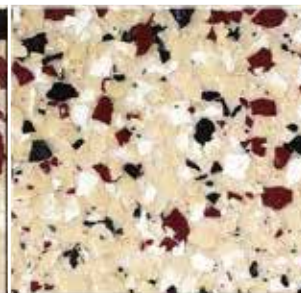

# STANDARD FLAKE RANGE

Available in large and small size pre-blended in 5 kilo Boxes. All prices are gst inclusive

Ash Grey (Large)

Ash Grey (Small)

Champagne (Large)

Champagne (Small).tif

Eastwick (Large)

Desert Grey (Large)

Desert Grey (Small)

Driftwood (Large)

Driftwood (Small)

Eastwick (Small)

Fox (Large)

Fox (Small)

Fruit Salad (Large)

Fruit Salad (Small)

Greywacke (Large)

Grey Mist (Large)

Grey Mist (Small)

Grenadine (Large)

Grenadine (Small)

Greywacke (Small)

Honeycomb (Large)

Honeycomb (Small)

Sahara (Large)

Sahara (Small)

Snowfield (Large)

Snowfield (Small)

Steel (Large)

Steel (Small)