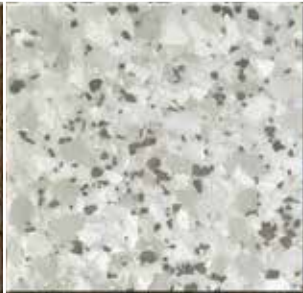

# LATEST COLOURS

A new 'passive' style of blended flake in distinctive lighter style colours for a more modern look.  
Available in 5 kilo boxes (in small flake size)

Bamboo

Black Granite

Carnivale

Claypan

Coppertone

Fiesta

Fossil

Freckle

Frosty

Glacier

Grey Granite

Latte

Moonlite

Oatmeal

Oyster

Paprika

Safron

Sandalwood

Savannah

Seashell

# STANDARD FLAKE RANGE

Available in large and small size pre-blended in 5 kilo Boxes. All prices are gst inclusive

Ash Grey (Large)

Ash Grey (Small)

Champagne (Large)

Champagne (Small).tif

Eastwick (Large)

Desert Grey (Large)