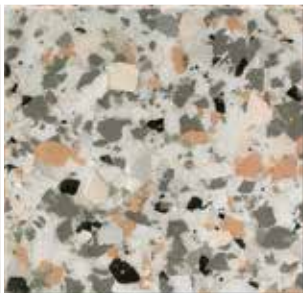

LATEST COLOURS

A new 'passive' style of blended flake in distinctive lighter style colours for a more modern look.
Available in 5 kilo boxes (in small flake size)

Storm