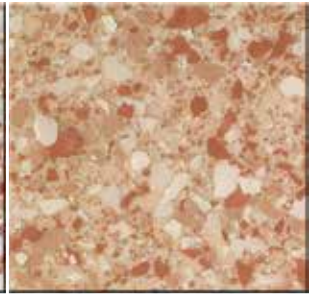

# LATEST COLOURS

A new 'passive' style of blended flake in distinctive lighter style colours for a more modern look.  
Available in 5 kilo boxes (in small flake size)

Bamboo

Black Granite

Carnivale

Claypan

Coppertone

Fiesta

Fossil

Freckle

Frosty

Glacier

Grey Granite

Latte