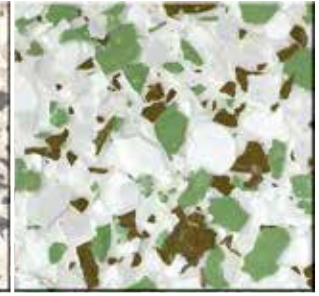

# STANDARD FLAKE RANGE

Available in large and small size pre-blended in 5 kilo Boxes. All prices are gst inclusive

Ash Grey (Large)

Ash Grey (Small)

Champagne (Large)

Champagne (Small).tif

Eastwick (Large)

Desert Grey (Large)

Desert Grey (Small)

Driftwood (Large)

Driftwood (Small)

Eastwick (Small)

Fox (Large)

Fox (Small)

Fruit Salad (Large)

Fruit Salad (Small)

Greywacke (Large)

Grey Mist (Large)

Grey Mist (Small)

Grenadine (Large)

Grenadine (Small)

Greywacke (Small)

Honeycomb (Large)

Honeycomb (Small)