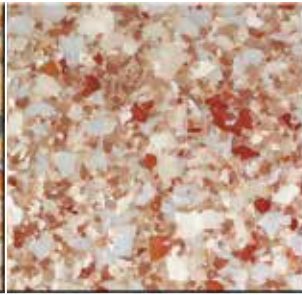

# LATEST COLOURS

A new 'passive' style of blended flake in distinctive lighter style colours for a more modern look.  
Available in 5 kilo boxes (in small flake size)

Bamboo

Black Granite

Carnivale

Claypan

Coppertone

Fiesta

Fossil

Freckle

Frosty

Glacier

Grey Granite

Latte