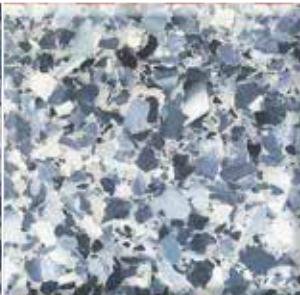

Grey Metal Marble (Small)

Heritage Marble (Large)

Heritage Marble (Small)

Tan Marble (Small)

Midnight Marble (Large)

Midnight Marble (Small)

Pine Marble (Large)

Pine Marble (Small)

Terracotta Marble Large

Richmond Marble (Large)

Richmond Marble (Small)

Rusty Marble (Large)

Rusty Marble (Small)

Decorative PAINT flakes incorporated in seamless epoxy and polyurethane floor systems are a great alternative to other types of floor / wall coverings. The paint flakes are colourful, tough, low maintenance, seamless, durable and Hygienic coating systems for floors, walls and other surfaces for commercial, institutional and domestic areas.