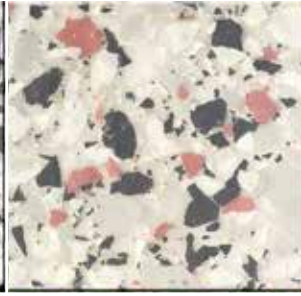

# STANDARD FLAKE RANGE

Available in large and small size pre-blended in 5 kilo Boxes. All prices are gst inclusive

Ash Grey (Large)

Ash Grey (Small)

Champagne (Large)

Champagne (Small).tif

Eastwick (Large)

Desert Grey (Large)

Desert Grey (Small)

Driftwood (Large)

Driftwood (Small)

Eastwick (Small)

Fox (Large)

Fox (Small)

Fruit Salad (Large)

Fruit Salad (Small)

Greywacke (Large)

Grey Mist (Large)

Grey Mist (Small)

Grenadine (Large)

Grenadine (Small)

Greywacke (Small)

Honeycomb (Large)

Honeycomb (Small)