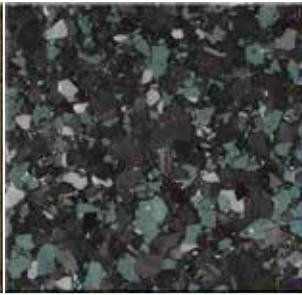

# LATEST COLOURS

A new 'passive' style of blended flake in distinctive lighter style colours for a more modern look.  
Available in 5 kilo boxes (in small flake size)

Bamboo

Black Granite

Carnivale

Claypan

Coppertone

Fiesta

Fossil

Freckle

Frosty

Glacier

Grey Granite

Latte