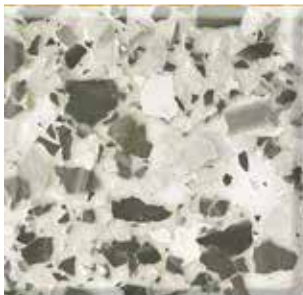

## MARBLE FLAKE RANGE

Available in large and small size pre-blended. Available in 5kilo Boxes

Black Marble (Large)

Black Marble (Small)

Caramel Marble (Large)

Caramel Marble (Small)

Tan Marble (Large)

Grey Metal Marble (Lar...

Grey Metal Marble (Small)

Heritage Marble (Large)

Heritage Marble (Small)

Tan Marble (Small)

Midnight Marble (Large)

Midnight Marble (Small)

Pine Marble (Large)

Pine Marble (Small)

Terracotta Marble Large

Richmond Marble (Large)

Richmond Marble (Small)

Rusty Marble (Large)

Rusty Marble (Small)

Decorative PAINT flakes incorporated in seamless epoxy and polyurethane floor systems are a great alternative to other types of floor / wall coverings. The paint flakes are colourful, tough, low maintenance, seamless, durable and Hygienic coating systems for floors, walls and other surfaces for commercial, institutional and domestic areas.