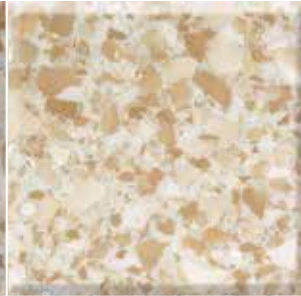

## MARBLE FLAKE RANGE

Available in large and small size pre-blended. Available in 5kilo Boxes

Black Marble (Large)

Black Marble (Small)

Caramel Marble (Large)

Caramel Marble (Small)

Tan Marble (Large)

Grey Metal Marble (Lar...

Grey Metal Marble (Small)

Heritage Marble (Large)

Heritage Marble (Small)

Tan Marble (Small)

Midnight Marble (Large)

Midnight Marble (Small)

Pine Marble (Large)

Pine Marble (Small)