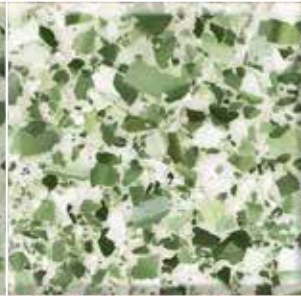

## MARBLE FLAKE RANGE

Available in large and small size pre-blended. Available in 5kilo Boxes

Black Marble (Large)

Black Marble (Small)

Caramel Marble (Large)

Caramel Marble (Small)

Tan Marble (Large)

Grey Metal Marble (Lar...

Grey Metal Marble (Small)

Heritage Marble (Large)

Heritage Marble (Small)

Tan Marble (Small)

Midnight Marble (Large)

Midnight Marble (Small)

Pine Marble (Large)

Pine Marble (Small)