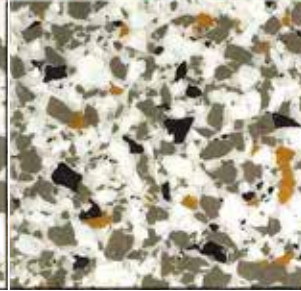

# STANDARD FLAKE RANGE

Available in large and small size pre-blended in 5 kilo Boxes. All prices are gst inclusive

Ash Grey (Large)

Ash Grey (Small)

Champagne (Large)

Champagne (Small).tif

Eastwick (Large)

Desert Grey (Large)

Desert Grey (Small)

Driftwood (Large)

Driftwood (Small)

Eastwick (Small)

Fox (Large)

Fox (Small)

Fruit Salad (Large)

Fruit Salad (Small)

Greywacke (Large)

Grey Mist (Large)

Grey Mist (Small)

Grenadine (Large)

Grenadine (Small)

Greywacke (Small)

Honeycomb (Large)

Honeycomb (Small)