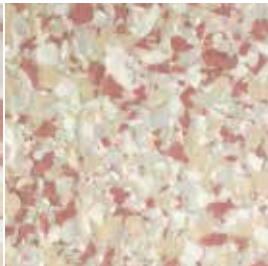

# STANDARD FLAKE RANGE

Available in large and small size pre-blended in 5 kilo Boxes. All prices are gst inclusive

Ash Grey (Large)

Ash Grey (Small)

Champagne (Large)

Champagne (Small).tif

Eastwick (Large)

Desert Grey (Large)

Desert Grey (Small)

Driftwood (Large)

Driftwood (Small)

Eastwick (Small)

Fox (Large)

Fox (Small)

Fruit Salad (Large)

Fruit Salad (Small)

Greywacke (Large)

Grey Mist (Large)

Grey Mist (Small)

Grenadine (Large)

Grenadine (Small)

Greywacke (Small)

Honeycomb (Large)

Honeycomb (Small)

Sahara (Large)

Sahara (Small)

Snowfield (Large)

Snowfield (Small)

Steel (Large)

Steel (Small)