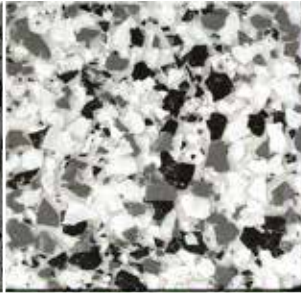

Moonlite

Oatmeal

Oyster

Paprika

Safron

Sandalwood

Savannah

Seashell

# STANDARD FLAKE RANGE

Available in large and small size pre-blended in 5 kilo Boxes. All prices are gst inclusive

Ash Grey (Large)

Ash Grey (Small)

Champagne (Large)

Champagne (Small).tif

Eastwick (Large)

Desert Grey (Large)

Desert Grey (Small)

Driftwood (Large)

Driftwood (Small)

Eastwick (Small)

Fox (Large)

Fox (Small)

Fruit Salad (Large)

Fruit Salad (Small)