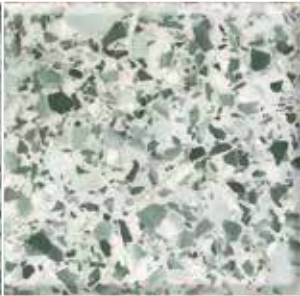

## MARBLE FLAKE RANGE

Available in large and small size pre-blended. Available in 5kilo Boxes

Black Marble (Large)

Black Marble (Small)

Caramel Marble (Large)

Caramel Marble (Small)

Tan Marble (Large)

Grey Metal Marble (Lar...

Grey Metal Marble (Small)

Heritage Marble (Large)

Heritage Marble (Small)

Tan Marble (Small)

Midnight Marble (Large)

Midnight Marble (Small)

Pine Marble (Large)

Pine Marble (Small)