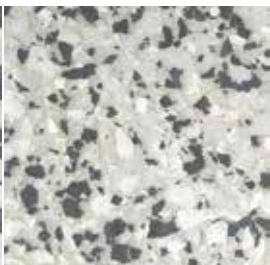

Greywacke (Large)

Grey Mist (Large)

Grey Mist (Small)

Grenadine (Large)

Grenadine (Small)

Greywacke (Small)

Honeycomb (Large)

Honeycomb (Small)

Sahara (Large)

Sahara (Small)

Snowfield (Large)

Snowfield (Small)

Steel (Large)

Steel (Small)

# FLAKE COLOUR CHART

Coloured Acrylic Paint Flakes for Seamless Flooring and Wall Systems