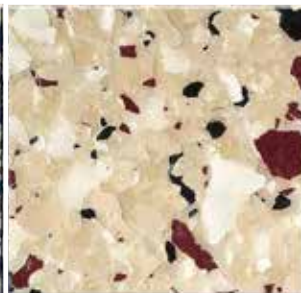

# STANDARD FLAKE RANGE

Available in large and small size pre-blended in 5 kilo Boxes. All prices are gst inclusive

Ash Grey (Large)

Ash Grey (Small)

Champagne (Large)

Champagne (Small).tif

Eastwick (Large)

Desert Grey (Large)

Desert Grey (Small)

Driftwood (Large)

Driftwood (Small)

Eastwick (Small)

Fox (Large)

Fox (Small)

Fruit Salad (Large)

Fruit Salad (Small)

Greywacke (Large)

Grey Mist (Large)

Grey Mist (Small)

Grenadine (Large)

Grenadine (Small)

Greywacke (Small)

Honeycomb (Large)

Honeycomb (Small)