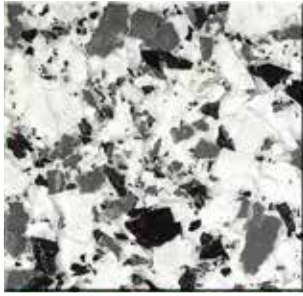

Moonlite

Oatmeal

Oyster

Paprika

Safron

Sandalwood

Savannah

Seashell

# STANDARD FLAKE RANGE

Available in large and small size pre-blended in 5 kilo Boxes. All prices are gst inclusive

Ash Grey (Large)

Ash Grey (Small)

Champagne (Large)

Champagne (Small).tif

Eastwick (Large)

Desert Grey (Large)

Desert Grey (Small)

Driftwood (Large)

Driftwood (Small)

Eastwick (Small)

Fox (Large)

Fox (Small)

Fruit Salad (Large)

Fruit Salad (Small)