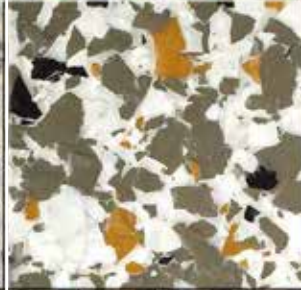

# STANDARD FLAKE RANGE

Available in large and small size pre-blended in 5 kilo Boxes. All prices are gst inclusive

Ash Grey (Large)

Ash Grey (Small)

Champagne (Large)

Champagne (Small).tif

Eastwick (Large)

Desert Grey (Large)

Desert Grey (Small)

Driftwood (Large)

Driftwood (Small)

Eastwick (Small)

Fox (Large)

Fox (Small)

Fruit Salad (Large)

Fruit Salad (Small)

Greywacke (Large)

Grey Mist (Large)

Grey Mist (Small)

Grenadine (Large)

Grenadine (Small)

Greywacke (Small)

Honeycomb (Large)

Honeycomb (Small)