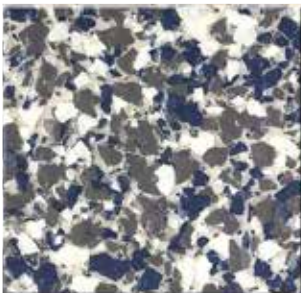

# STANDARD FLAKE RANGE

Available in large and small size pre-blended in 5 kilo Boxes. All prices are gst inclusive

Ash Grey (Large)

Ash Grey (Small)

Champagne (Large)

Champagne (Small).tif

Eastwick (Large)

Desert Grey (Large)

Desert Grey (Small)

Driftwood (Large)

Driftwood (Small)

Eastwick (Small)

Fox (Large)

Fox (Small)

Fruit Salad (Large)

Fruit Salad (Small)

Greywacke (Large)

Grey Mist (Large)

Grey Mist (Small)

Grenadine (Large)

Grenadine (Small)

Greywacke (Small)

Honeycomb (Large)

Honeycomb (Small)