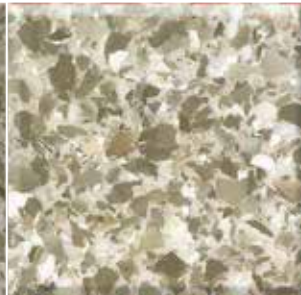

## MARBLE FLAKE RANGE

Available in large and small size pre-blended. Available in 5kilo Boxes

Black Marble (Large)

Black Marble (Small)

Caramel Marble (Large)

Caramel Marble (Small)

Tan Marble (Large)

Grey Metal Marble (Lar...

Grey Metal Marble (Small)

Heritage Marble (Large)

Heritage Marble (Small)

Tan Marble (Small)

Midnight Marble (Large)

Midnight Marble (Small)

Pine Marble (Large)

Pine Marble (Small)

Terracotta Marble Large

Richmond Marble (Large)

Richmond Marble (Small)

Rusty Marble (Large)

Rusty Marble (Small)

Decorative PAINT flakes incorporated in seamless epoxy and polyurethane floor systems are a great alternative to other types of floor / wall coverings. The paint flakes are colourful, tough, low maintenance, seamless, durable and Hygienic coating systems for floors, walls and other surfaces for commercial, institutional and domestic areas.