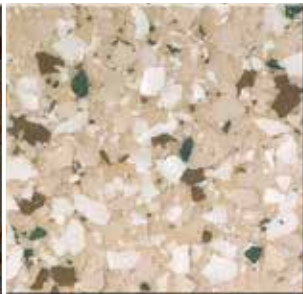

Coppertone

Fiesta

Fossil

Freckle

Frosty

Glacier

Grey Granite

Latte

Moonlite

Oatmeal

Oyster

Paprika

Safron

Sandalwood

Savannah

Seashell

# STANDARD FLAKE RANGE

Available in large and small size pre-blended in 5 kilo Boxes. All prices are gst inclusive

Ash Grey (Large)

Ash Grey (Small)

Champagne (Large)

Champagne (Small).tif

Eastwick (Large)

Desert Grey (Large)