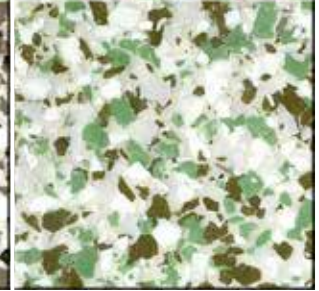

# STANDARD FLAKE RANGE

Available in large and small size pre-blended in 5 kilo Boxes. All prices are gst inclusive

Ash Grey (Large)

Ash Grey (Small)

Champagne (Large)

Champagne (Small).tif

Eastwick (Large)

Desert Grey (Large)

Desert Grey (Small)

Driftwood (Large)

Driftwood (Small)

Eastwick (Small)

Fox (Large)

Fox (Small)

Fruit Salad (Large)

Fruit Salad (Small)

Greywacke (Large)

Grey Mist (Large)

Grey Mist (Small)

Grenadine (Large)

Grenadine (Small)

Greywacke (Small)

Honeycomb (Large)

Honeycomb (Small)