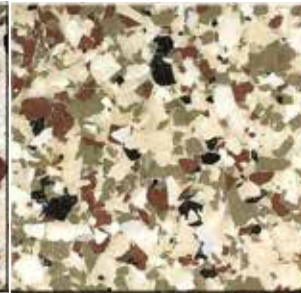

# STANDARD FLAKE RANGE

Available in large and small size pre-blended in 5 kilo Boxes. All prices are gst inclusive

Ash Grey (Large)

Ash Grey (Small)

Champagne (Large)

Champagne (Small).tif

Eastwick (Large)

Desert Grey (Large)

Desert Grey (Small)

Driftwood (Large)

Driftwood (Small)

Eastwick (Small)

Fox (Large)

Fox (Small)

Fruit Salad (Large)

Fruit Salad (Small)

Greywacke (Large)

Grey Mist (Large)

Grey Mist (Small)

Grenadine (Large)

Grenadine (Small)

Greywacke (Small)

Honeycomb (Large)

Honeycomb (Small)