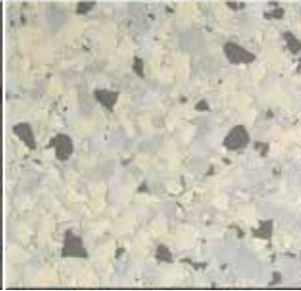

# STANDARD FLAKE RANGE

Available in large and small size pre-blended in 5 kilo Boxes. All prices are gst inclusive

Ash Grey (Large)

Ash Grey (Small)

Champagne (Large)

Champagne (Small).tif

Eastwick (Large)

Desert Grey (Large)

Desert Grey (Small)

Driftwood (Large)

Driftwood (Small)

Eastwick (Small)

Fox (Large)

Fox (Small)

Fruit Salad (Large)

Fruit Salad (Small)