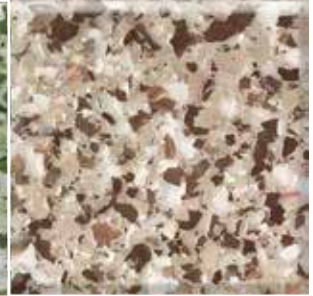

## MARBLE FLAKE RANGE

Available in large and small size pre-blended. Available in 5kilo Boxes

Black Marble (Large)

Black Marble (Small)

Caramel Marble (Large)

Caramel Marble (Small)

Tan Marble (Large)

Grey Metal Marble (Lar...

Grey Metal Marble (Small)

Heritage Marble (Large)

Heritage Marble (Small)

Tan Marble (Small)

Midnight Marble (Large)

Midnight Marble (Small)

Pine Marble (Large)

Pine Marble (Small)

Terracotta Marble Large

Richmond Marble (Large)

Richmond Marble (Small)

Rusty Marble (Large)

Rusty Marble (Small)

Decorative PAINT flakes incorporated in seamless epoxy and polyurethane floor systems are a great alternative to other types of floor / wall coverings. The paint flakes are colourful, tough, low maintenance, seamless, durable and Hygienic coating systems for floors, walls and other surfaces for commercial, institutional and domestic areas.