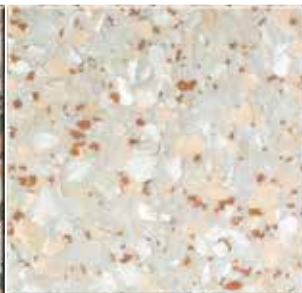

LATEST COLOURS

A new 'passive' style of blended flake in distinctive lighter style colours for a more modern look.
Available in 5 kilo boxes (in small flake size)

Sunset