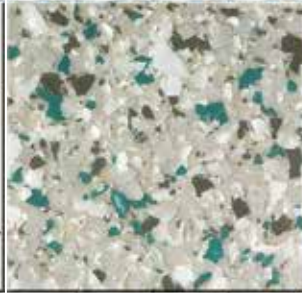

# LATEST COLOURS

A new 'passive' style of blended flake in distinctive lighter style colours for a more modern look.  
Available in 5 kilo boxes (in small flake size)

Bamboo

Black Granite

Carnivale

Claypan

Coppertone

Fiesta

Fossil

Freckle

Frosty

Glacier

Grey Granite

Latte

Moonlite

Oatmeal

Oyster

Paprika

Safron

Sandalwood

Savannah

Seashell