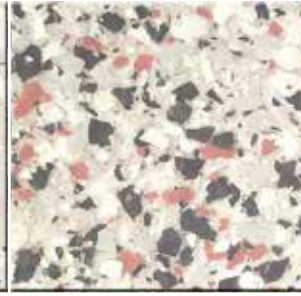

# STANDARD FLAKE RANGE

Available in large and small size pre-blended in 5 kilo Boxes. All prices are gst inclusive

Ash Grey (Large)

Ash Grey (Small)

Champagne (Large)

Champagne (Small).tif

Eastwick (Large)

Desert Grey (Large)

Desert Grey (Small)

Driftwood (Large)

Driftwood (Small)

Eastwick (Small)

Fox (Large)

Fox (Small)

Fruit Salad (Large)

Fruit Salad (Small)