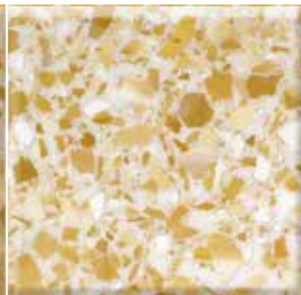

Grey Metal Marble (Small)

Heritage Marble (Large)

Heritage Marble (Small)

Tan Marble (Small)

Midnight Marble (Large)

Midnight Marble (Small)

Pine Marble (Large)

Pine Marble (Small)

Terracotta Marble Large

Richmond Marble (Large)

Richmond Marble (Small)

Rusty Marble (Large)

Rusty Marble (Small)

Decorative PAINT flakes incorporated in seamless epoxy and polyurethane floor systems are a great alternative to other types of floor / wall coverings. The paint flakes are colourful, tough, low maintenance, seamless, durable and Hygienic coating systems for floors, walls and other surfaces for commercial, institutional and domestic areas.