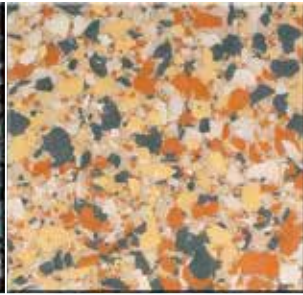

# LATEST COLOURS

A new 'passive' style of blended flake in distinctive lighter style colours for a more modern look.  
Available in 5 kilo boxes (in small flake size)

Bamboo

Black Granite

Carnivale

Claypan

Coppertone

Fiesta

Fossil

Freckle

Frosty

Glacier

Grey Granite

Latte