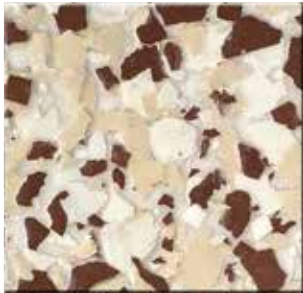

# STANDARD FLAKE RANGE

Available in large and small size pre-blended in 5 kilo Boxes. All prices are gst inclusive

Ash Grey (Large)

Ash Grey (Small)

Champagne (Large)

Champagne (Small).tif

Eastwick (Large)

Desert Grey (Large)

Desert Grey (Small)

Driftwood (Large)

Driftwood (Small)

Eastwick (Small)

Fox (Large)

Fox (Small)

Fruit Salad (Large)

Fruit Salad (Small)

Greywacke (Large)

Grey Mist (Large)

Grey Mist (Small)

Grenadine (Large)

Grenadine (Small)

Greywacke (Small)

Honeycomb (Large)

Honeycomb (Small)