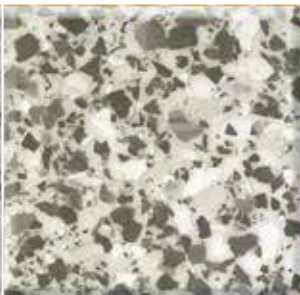

## MARBLE FLAKE RANGE

Available in large and small size pre-blended. Available in 5kilo Boxes

Black Marble (Large)

Black Marble (Small)

Caramel Marble (Large)

Caramel Marble (Small)

Tan Marble (Large)

Grey Metal Marble (Lar...

Grey Metal Marble (Small)

Heritage Marble (Large)

Heritage Marble (Small)

Tan Marble (Small)

Midnight Marble (Large)

Midnight Marble (Small)

Pine Marble (Large)

Pine Marble (Small)

Terracotta Marble Large

Richmond Marble (Large)

Richmond Marble (Small)

Rusty Marble (Large)

Rusty Marble (Small)

Decorative PAINT flakes incorporated in seamless epoxy and polyurethane floor systems are a great alternative to other types of floor / wall coverings. The paint flakes are colourful, tough, low maintenance, seamless, durable and Hygienic coating systems for floors, walls and other surfaces for commercial, institutional and domestic areas.