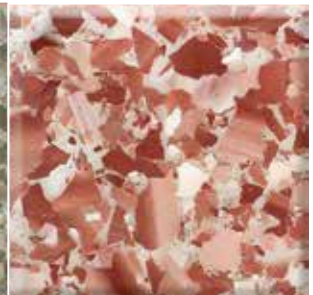

## MARBLE FLAKE RANGE

Available in large and small size pre-blended. Available in 5kilo Boxes

Black Marble (Large)

Black Marble (Small)

Caramel Marble (Large)

Caramel Marble (Small)

Tan Marble (Large)

Grey Metal Marble (Lar...

Grey Metal Marble (Small)

Heritage Marble (Large)

Heritage Marble (Small)

Tan Marble (Small)

Midnight Marble (Large)

Midnight Marble (Small)

Pine Marble (Large)

Pine Marble (Small)

Terracotta Marble Large

Richmond Marble (Large)

Richmond Marble (Small)

Rusty Marble (Large)

Rusty Marble (Small)

Decorative PAINT flakes incorporated in seamless epoxy and polyurethane floor systems are a great alternative to other types of floor / wall coverings. The paint flakes are colourful, tough, low maintenance, seamless, durable and Hygienic coating systems for floors, walls and other surfaces for commercial, institutional and domestic areas.