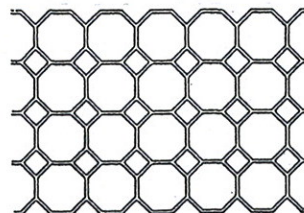

Stencil Collection

BUSHROCK

Average Size 230 x 225mm

COBBLESTONE

Average Size 187 x 140mm

BASKETWEAVE

Brick Size 200 x 93mm

SYDNEY STONE

Average Size 197 x 140mm

QUARRY TILE

Tile Size 200 x 200

ASHLAR SLATE

BEDROCK

400mm PAVER

Paver Size 400 x 215mm

RUNNING BOND

Brick Size 195 x 100mm

TERRACOTTA TILE

Tile Size 267 x 267mm

COBBLE BRICK

Average Brick Size 230 x 140mm

COBBLED FAN

Average Size 130 x 130mm

SYDNEY TILE

Tile Size 200 x 200mm

EUROPEAN FAN

Average Size 100 x 130mm

HERRINGBONE

Brick Size 195 x 90mm

250mm PAVER

Paver Size 265 x 145mm

CONVICT ROCK